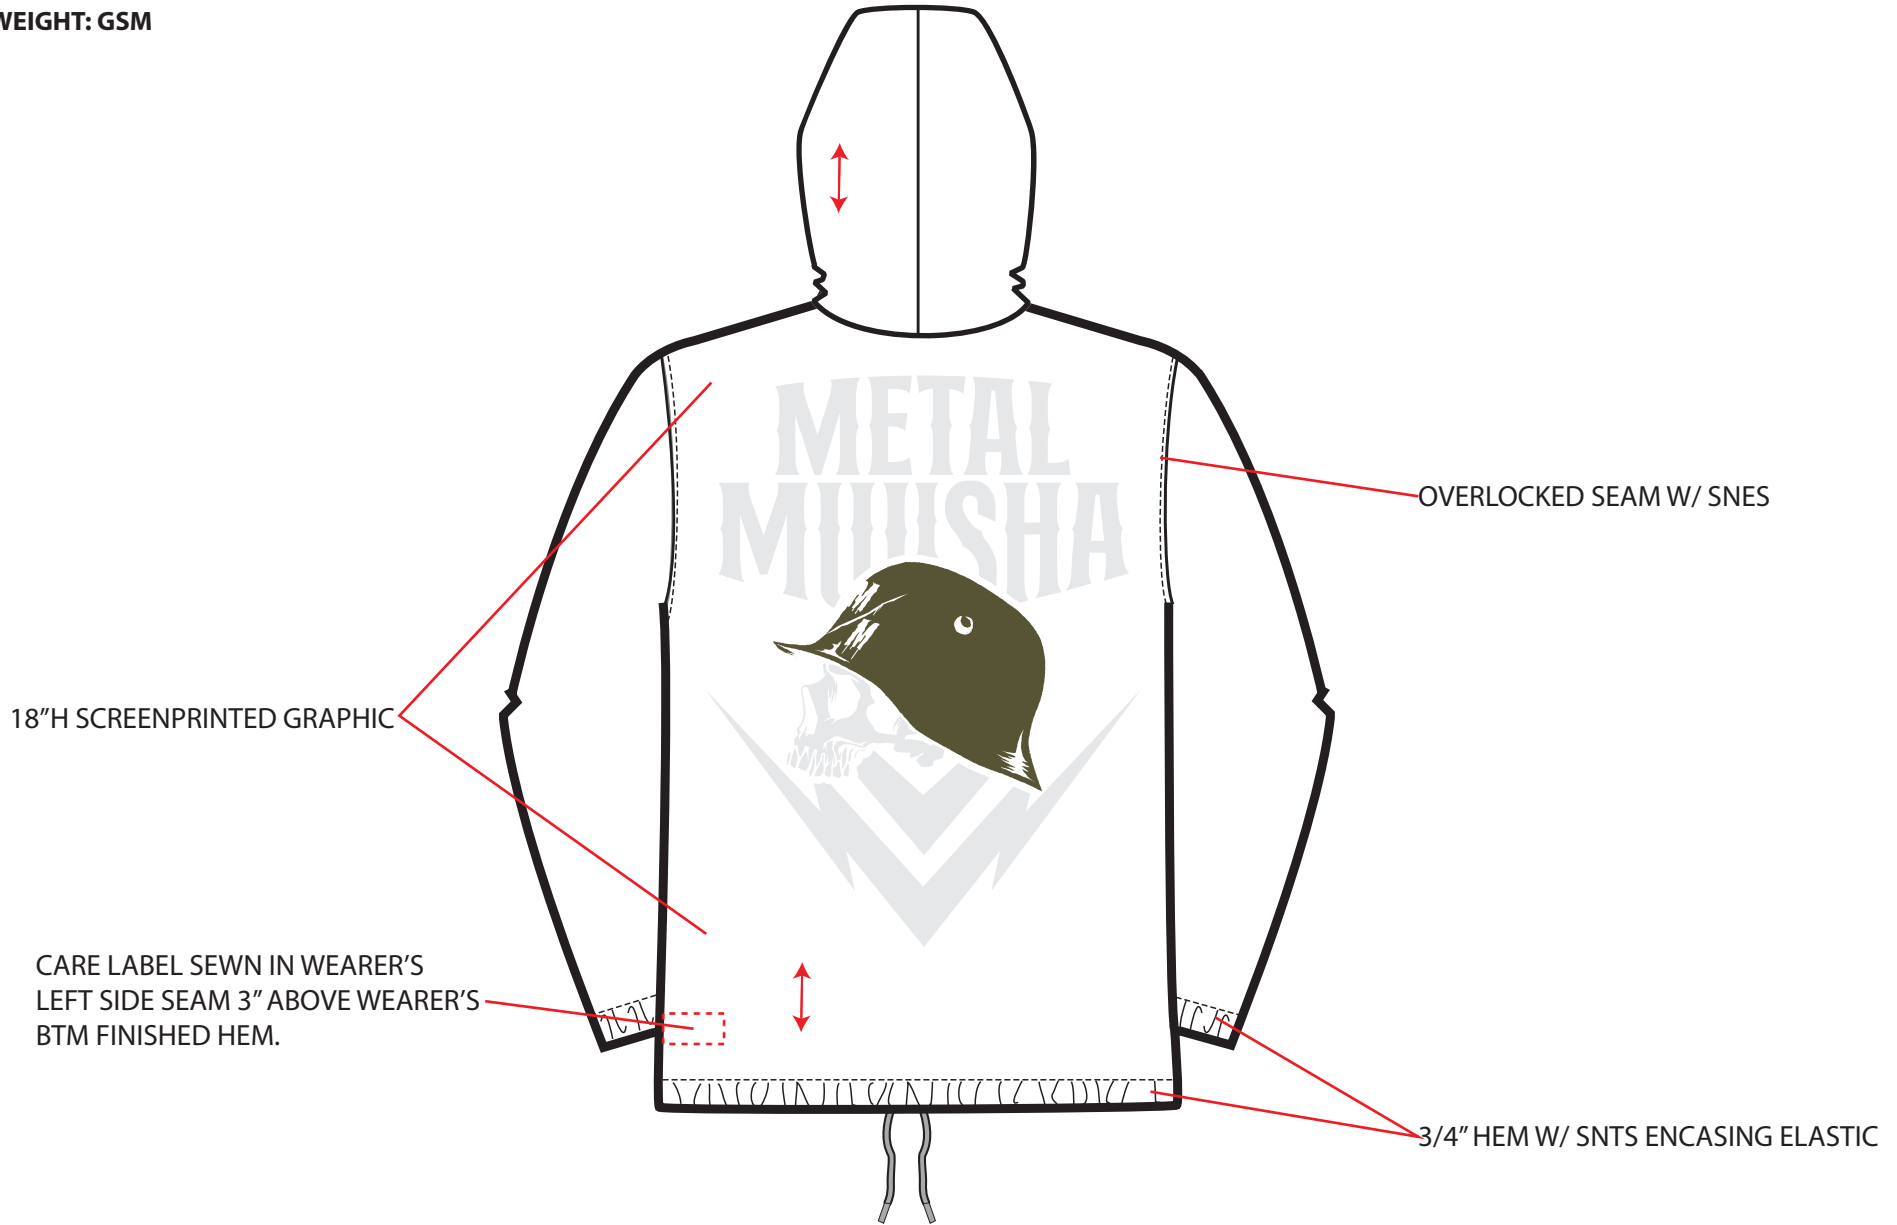

GRAINLINE

NAME: BRIGADE HOODED COACHES JACKET
BLOCK: MEN'S COACHES JACKET
WASH: NONE
CONTENT: 100% POLYESTER
WEIGHT: GSM

ALL SEAMS OVERLOCKED UNLESS OTHERWISE STATED

GRAINLINE

NAME: BRIGADE HOODED COACHES JACKET
BLOCK: MEN'S COACHES JACKET
WASH: NONE
CONTENT: 100% POLYESTER
WEIGHT: GSM

ALL SEAMS OVERLOCKED UNLESS OTHERWISE STATED

NAME: BRIGADE HOODED COACHES JACKET
BLOCK: MEN'S COACHES JACKET
WASH: NONE
CONTENT: 100% POLYESTER
WEIGHT: GSM

WEARER'S LEFT INSIDE

FABRIC								
DESCRIPTION	FIBER CONTENT	SUPPLIER	REF #	PLACEMENT	WEIGHT	FABRIC COLOR BY COLORWAY		
						BLACK		
SELF FABRIC	100% POLYESTER			ALL SELF (FRONT/BACK BODY, SLEEVES, HOOD, FACINGS)		BLACK		
TAFFETA LINING	100% POLYESTER			HOOD LINING, BODY LINING, POCKET BAGS		BLACK		

TRIMS									
IMAGE	DESCRIPTION	SUPPLIER	REF #	PLACEMENT	SIZE	QTY	TRIM COLOR BY COLORWAY		
							BLACK		
	DEBOSSED SNAPS			CENTER FRONT	24L	5	MATTE BLACK		
	LOGO EYELETS		MTOT042-MBK	BASE OF HOOD, SEE SKETCH FOR PLACEMENT		2	SILVER		
	3/8" FLAT WOVEN DRAWCORD			ON HOOD, THROUGH CORD CASING	3/8"	1	BLACK		
	BRANDED AGLETS		MTOT048-MBK	ONTIPS OF DRAWCORD, 2 @ HOOD AND 2 @ HEM		4	BLACK		
	WOVEN LABEL			1 @ WEARER'S LEFT CENED FRONT, 1/2" UP FROM SNTS		1	BLACK		

PACKAGING/HANGTAGS									
IMAGE	DESCRIPTION	SUPPLIER	REFERENCE #	PLACEMENT	SIZE	QTY	PACKAGING/HANGTAG COLOR BY COLORWAY		
							BLACK		
	HANGTAG W/ UPS TICKET ON BACK; LOOPED THROUGH SIZE LABEL			LOOPED THROUGH SIZE LABEL		1	BLACK		