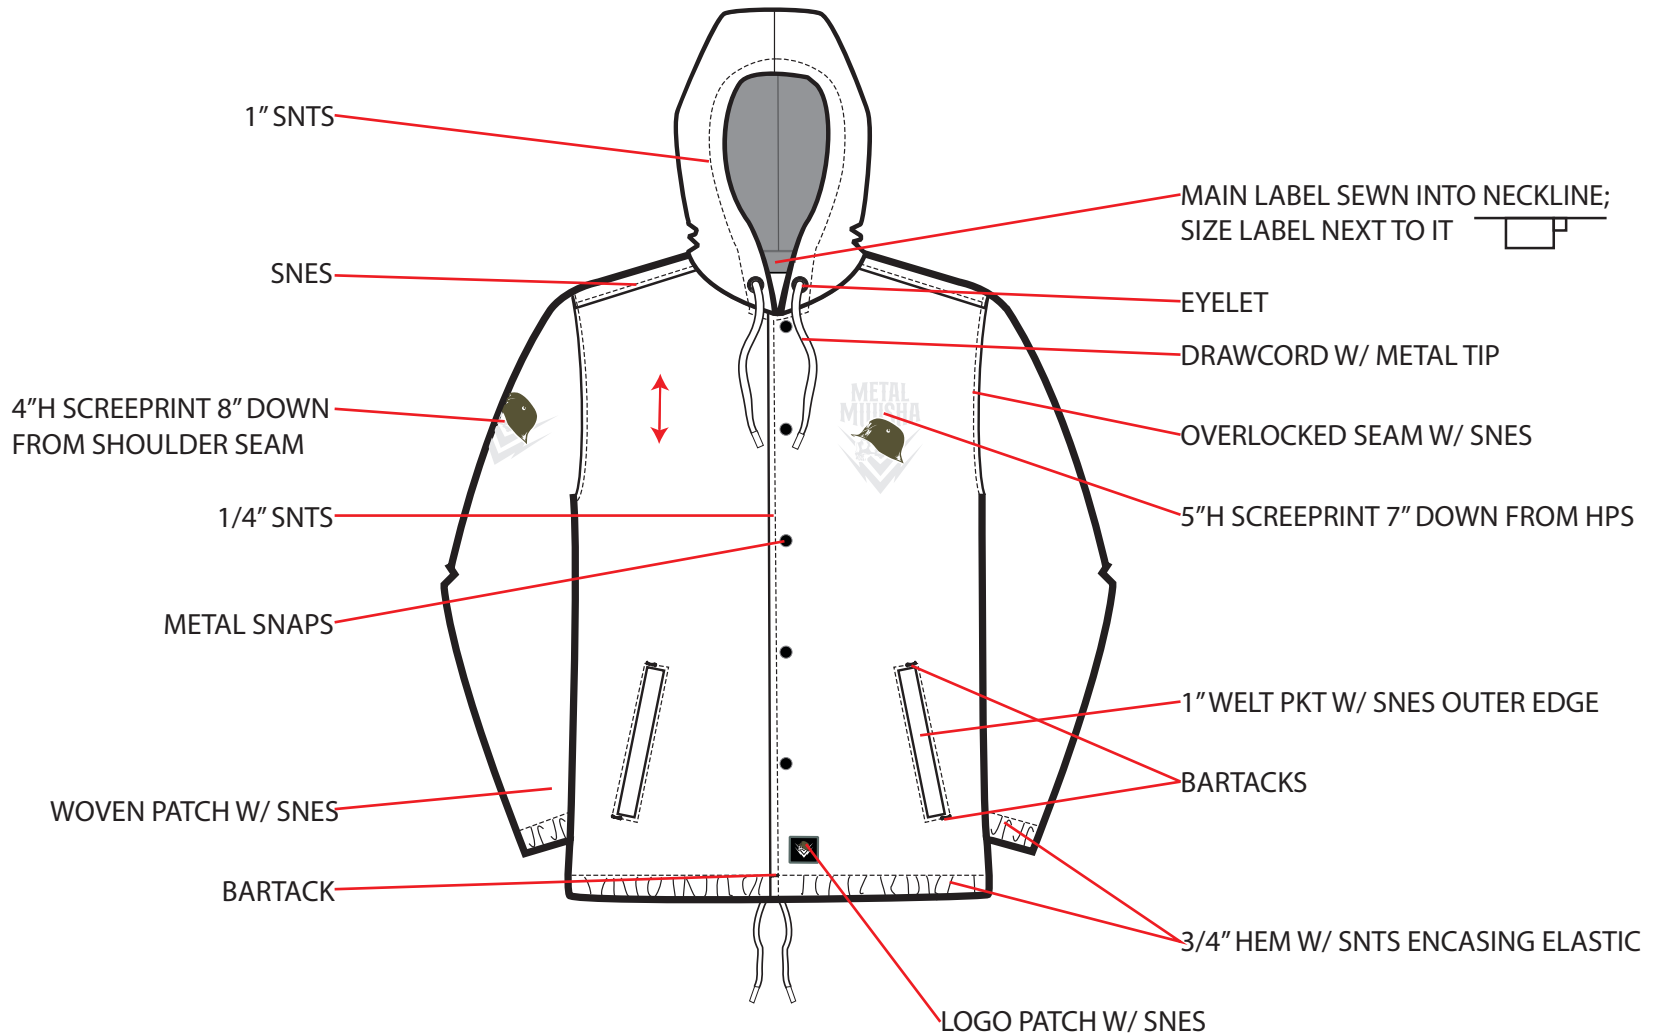

GRAINLINE

NAME: BRIGADE HOODED COACHES JACKET
BLOCK: MEN'S COACHES JACKET
WASH: NONE
CONTENT: 100% POLYESTER
WEIGHT: GSM

ALL SEAMS OVERLOCKED UNLESS OTHERWISE STATED