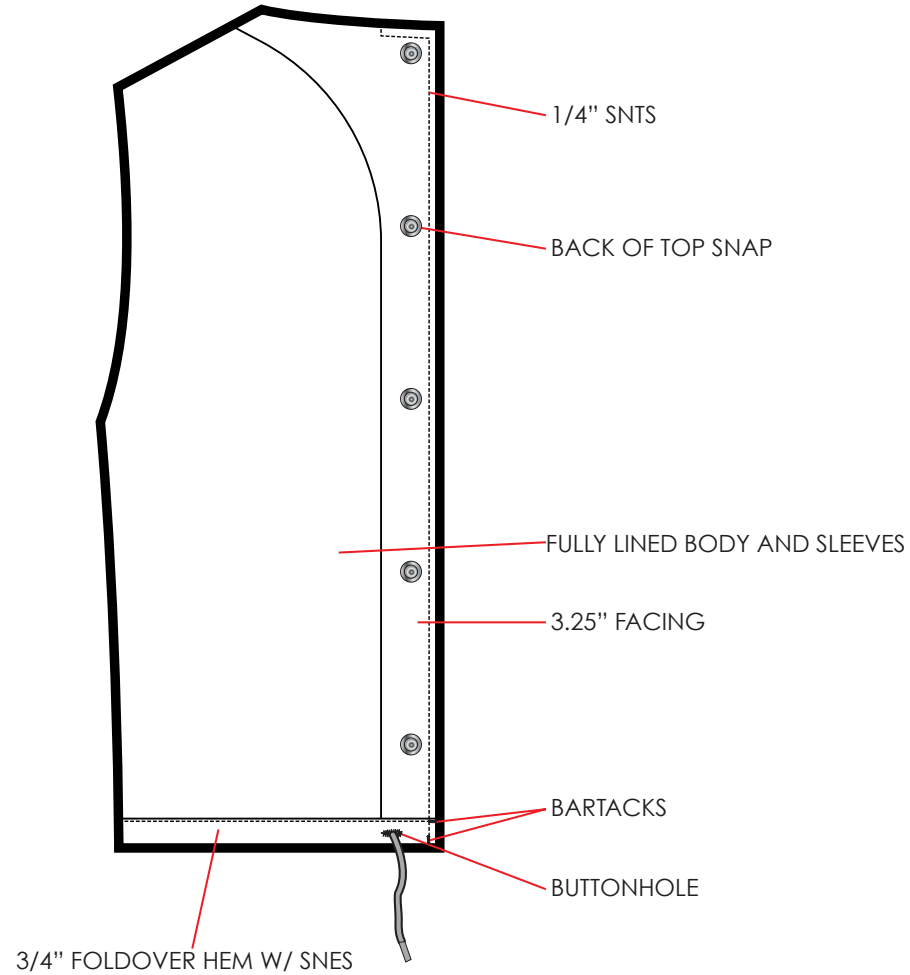

NAME: BRIGADE HOODED COACHES JACKET
BLOCK: MEN'S COACHES JACKET
WASH: NONE
CONTENT: 100% POLYESTER
WEIGHT: GSM

WEARER'S LEFT INSIDE