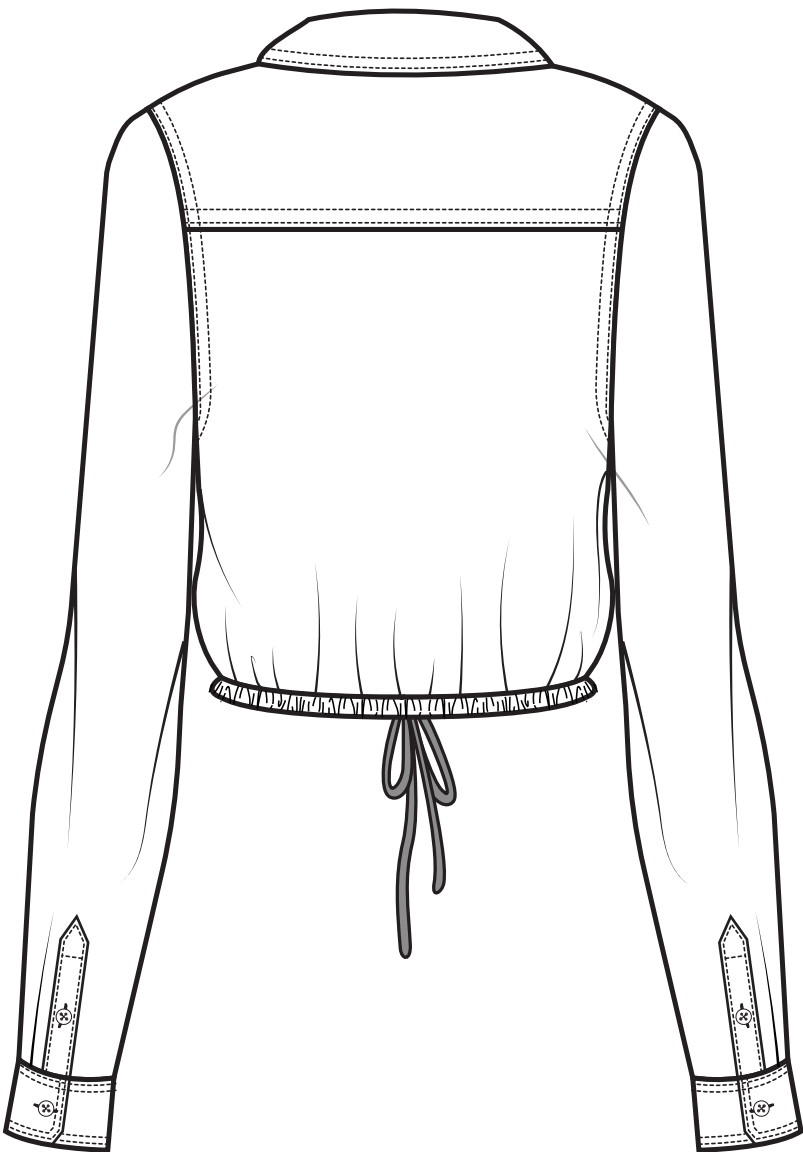

STYLE: CLFA23W6  
BLOCK REF:  
VENDOR:  
TP CREATED: 7/19/22 - JC

COLOR: MEDAL BRONZE 17-0942 TCX  
(BRONZE 221)

\*CASUAL, RELAXED, STYLING\*

STYLE: GLFA23W6  
BLOCK REF:  
VENDOR:  
TP CREATED: 7/19/22 - JC

**\*\*CASUAL,RELAXED STYLING\*\***

**STYLE: CLFA23W6**  
**BLOCK REF:**  
**VENDOR:**  
**TP CREATED: 7/19/22 - JC**

SEE BOM FOR PLACEMENT  
OF MAIN LABEL AND SIZE LABEL

GRAINLINE 

**\*\*PLEASE BALANCE PLAIDS ON CF AND MATCH PLAID ON POCKETS\*\***