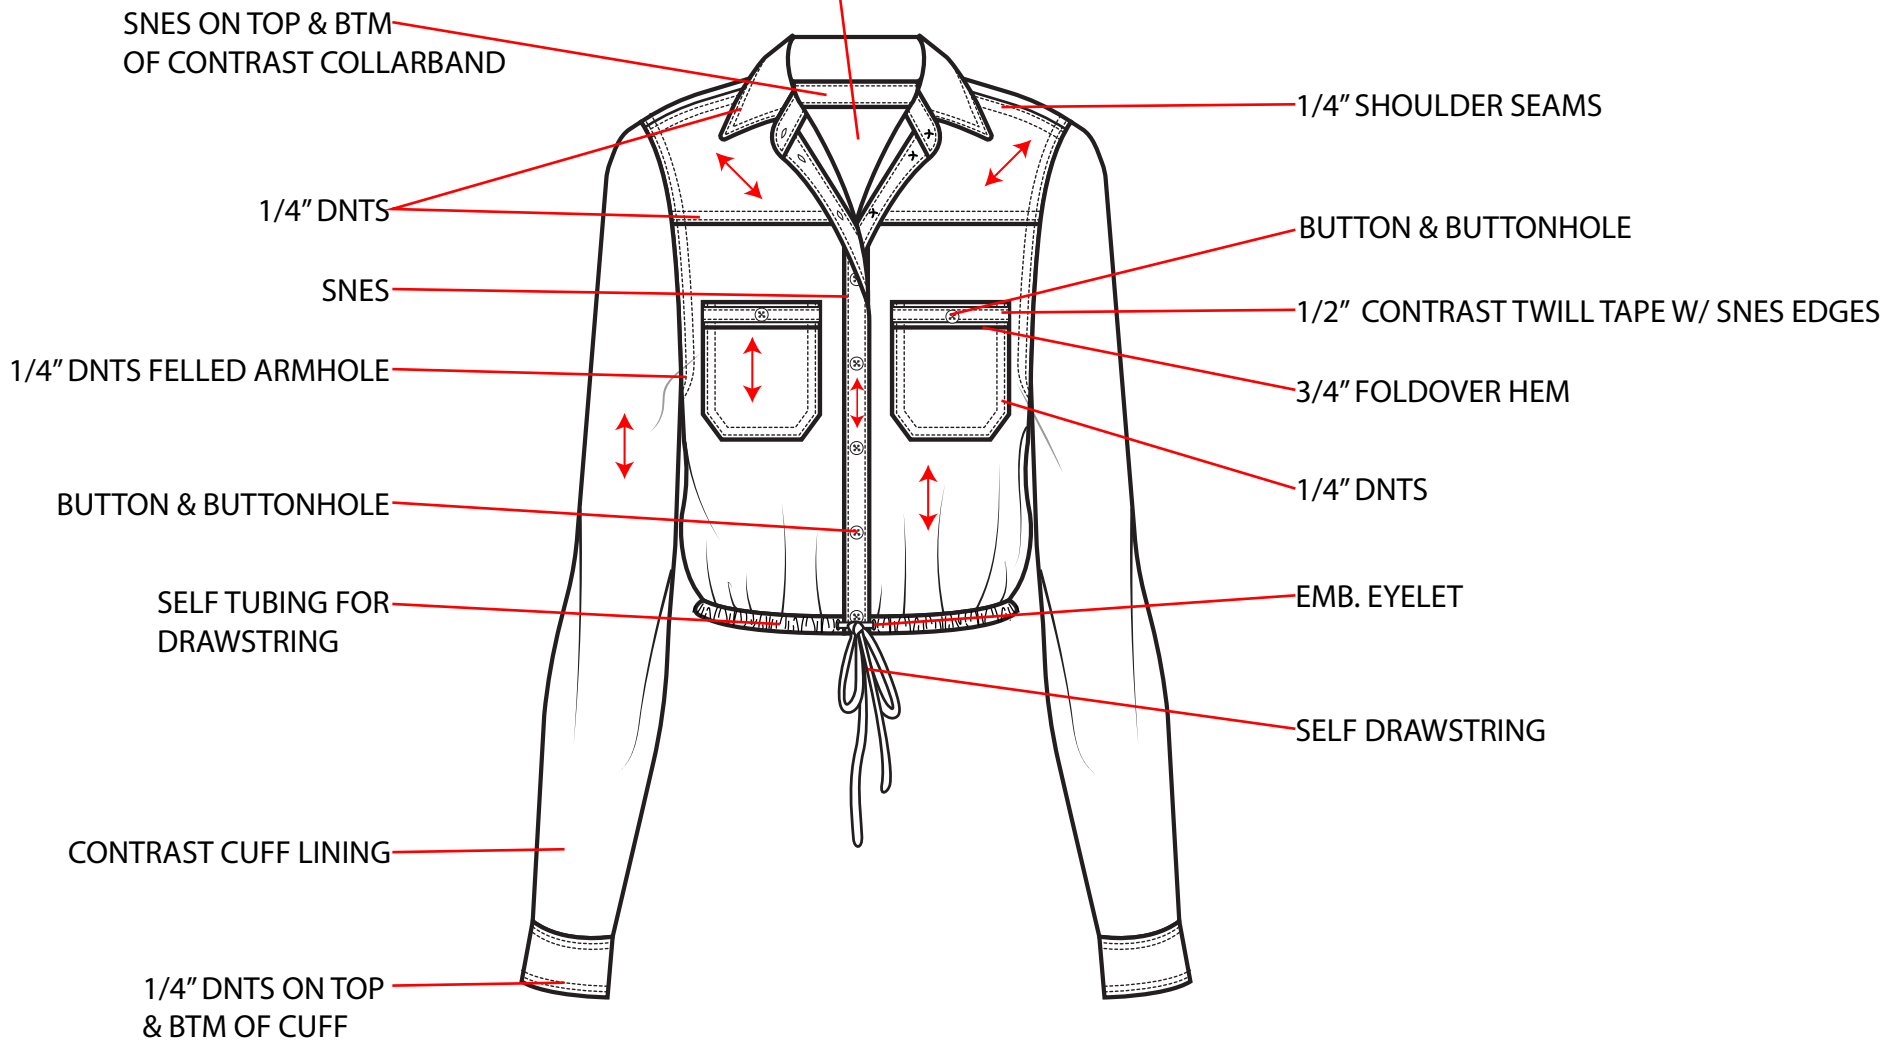

CASUAL,RELAXED STYLING

STYLE: CLFA23W6
BLOCK REF:
VENDOR:
TP CREATED: 7/19/22 - JC

SEE BOM FOR PLACEMENT
OF MAIN LABEL AND SIZE LABEL

GRAINLINE

PLEASE BALANCE PLAIDS ON CF AND MATCH PLAID ON POCKETS