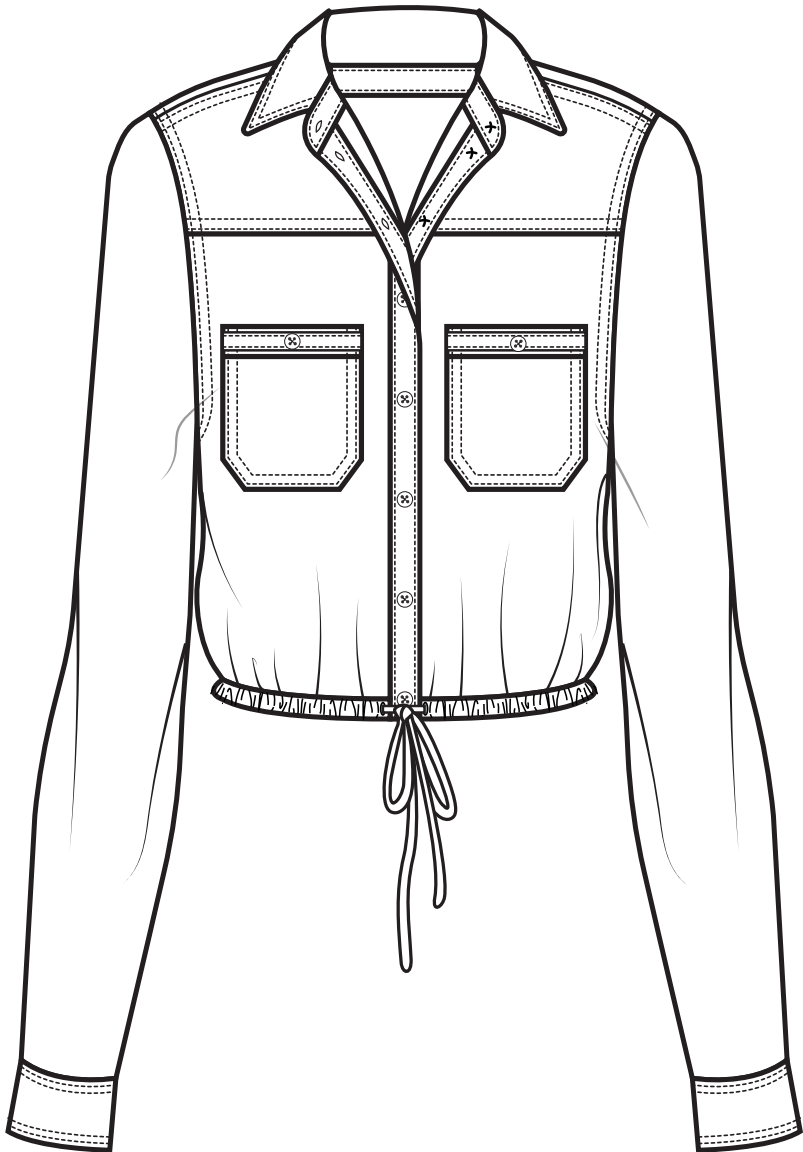

STYLE: CLFA23W6  
BLOCK REF:  
VENDOR:  
TP CREATED: 7/19/22 - JC

COLOR: MEDAL BRONZE 17-0942 TCX  
(BRONZE 221)

\*CASUAL, RELAXED, STYLING\*

STYLE: GLFA23W6  
BLOCK REF:  
VENDOR:  
TP CREATED: 7/19/22 - JC

**\*\*CASUAL,RELAXED STYLING\*\***

**STYLE: CLFA23W6**  
**BLOCK REF:**  
**VENDOR:**  
**TP CREATED: 7/19/22 - JC**

SEE BOM FOR PLACEMENT  
OF MAIN LABEL AND SIZE LABEL

GRAINLINE 

**\*\*PLEASE BALANCE PLAIDS ON CF AND MATCH PLAID ON POCKETS\*\***