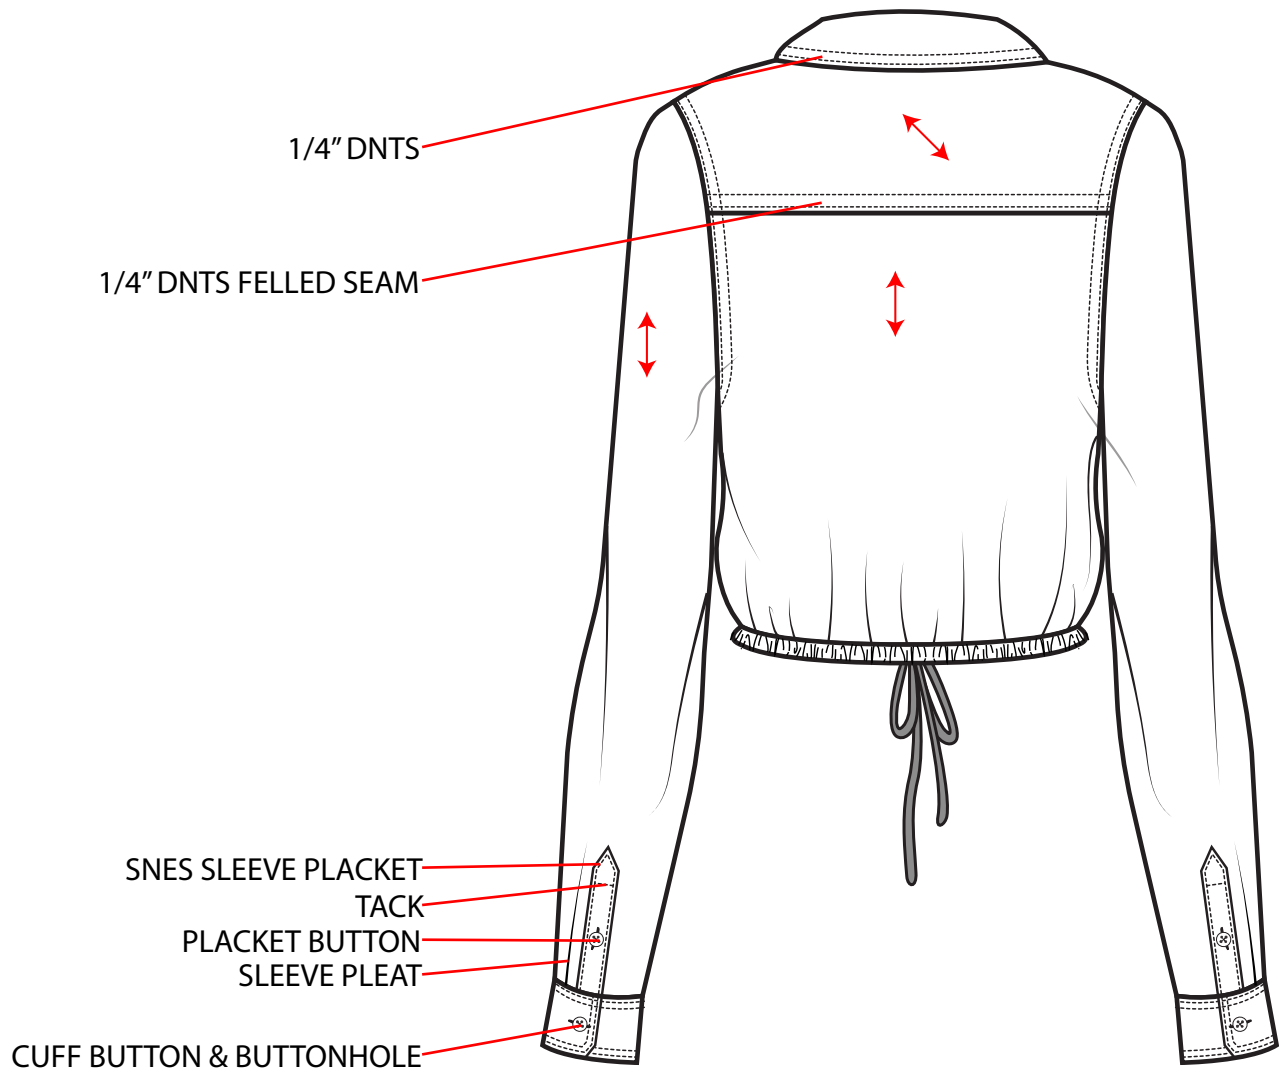

CASUAL,RELAXED STYLING

STYLE: CLFA23W6
BLOCK REF:
VENDOR:
TP CREATED: 7/19/22 - JC