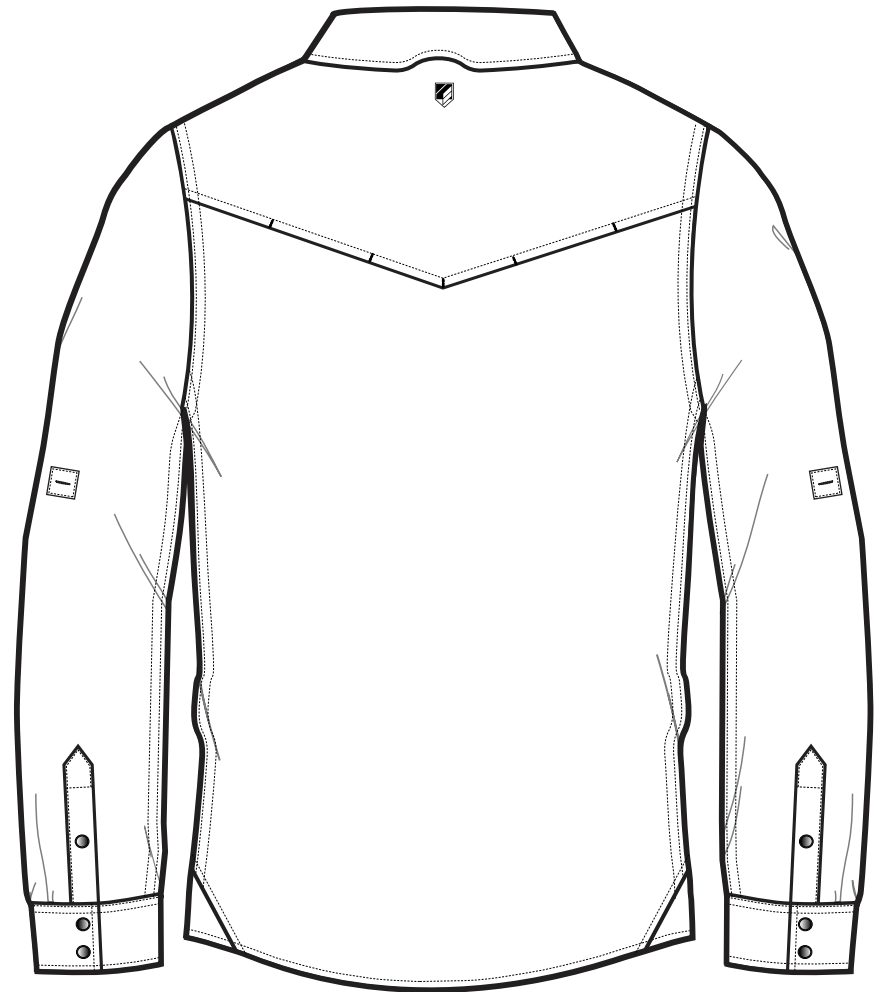

RANK·45

COLOR CAD

STYLE: RMSP22W55 ROUGHIE

BLOCK REF: ----

STYLE NAME: WESTERN TECH LS

SNAP FRONT

RANK·45

SKETCH

STYLE: RMSP22W55 ROUGHIE

BLOCK REF: ----

STYLE NAME: WESTERN TECH LS

SNAP FRONT

RANK·45

FRONT

STYLE: RMSP22W55 ROUGHIE

BLOCK REF: ----

STYLE NAME: WESTERN TECH LS

SNAP FRONT

RANK·45

BACK

STYLE: RMSP22W55 ROUGHIE
BLOCK REF: ----
STYLE NAME: WESTERN TECH LS
SNAP FRONT

RANK·45

POCKET

STYLE: RMSP22W55 ROUGHIE

18L BUTTON SEW
ON REVERSE SIDE

RANK·45

FABRIC HEADER

STYLE: RMSP22W55 ROUGHIE

BLOCK REF: ----

STYLE NAME: WESTERN TECH LS

SNAP FRONT

TBD