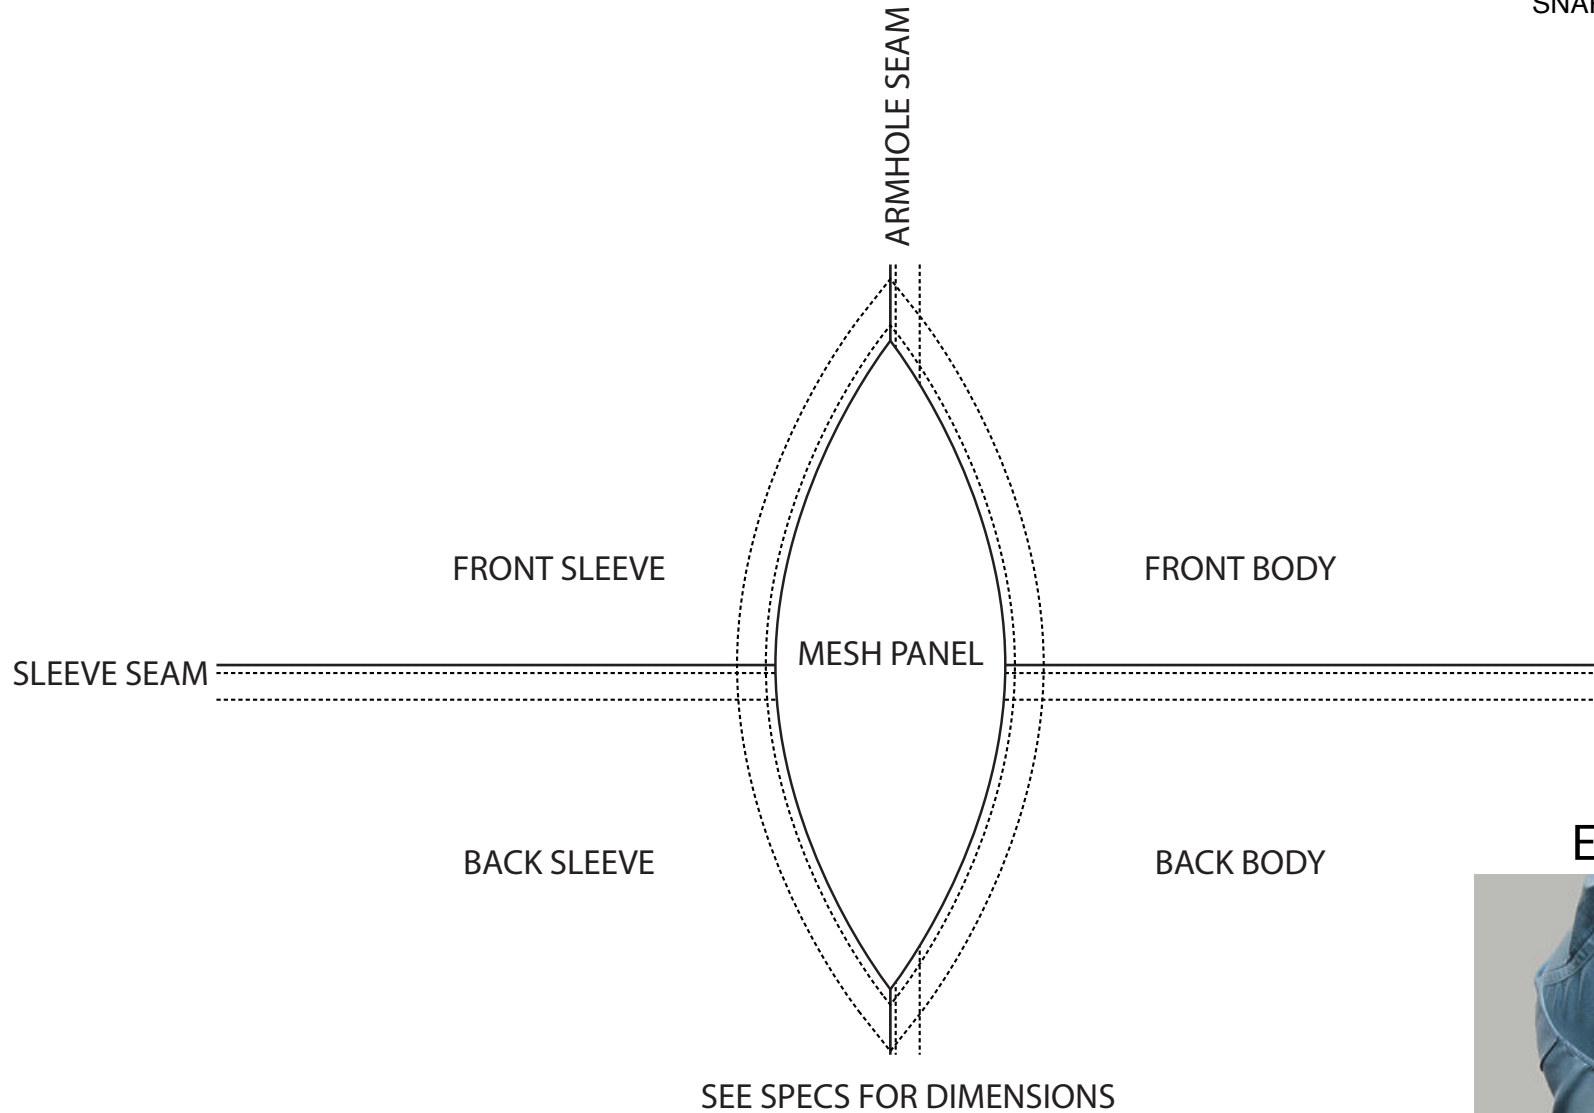

RANK·45

UNDERARM VENT

STYLE: RMSP22W55 ROUGHIE
BLOCK REF: ----
STYLE NAME: WESTERN TECH LS
SNAP FRONT