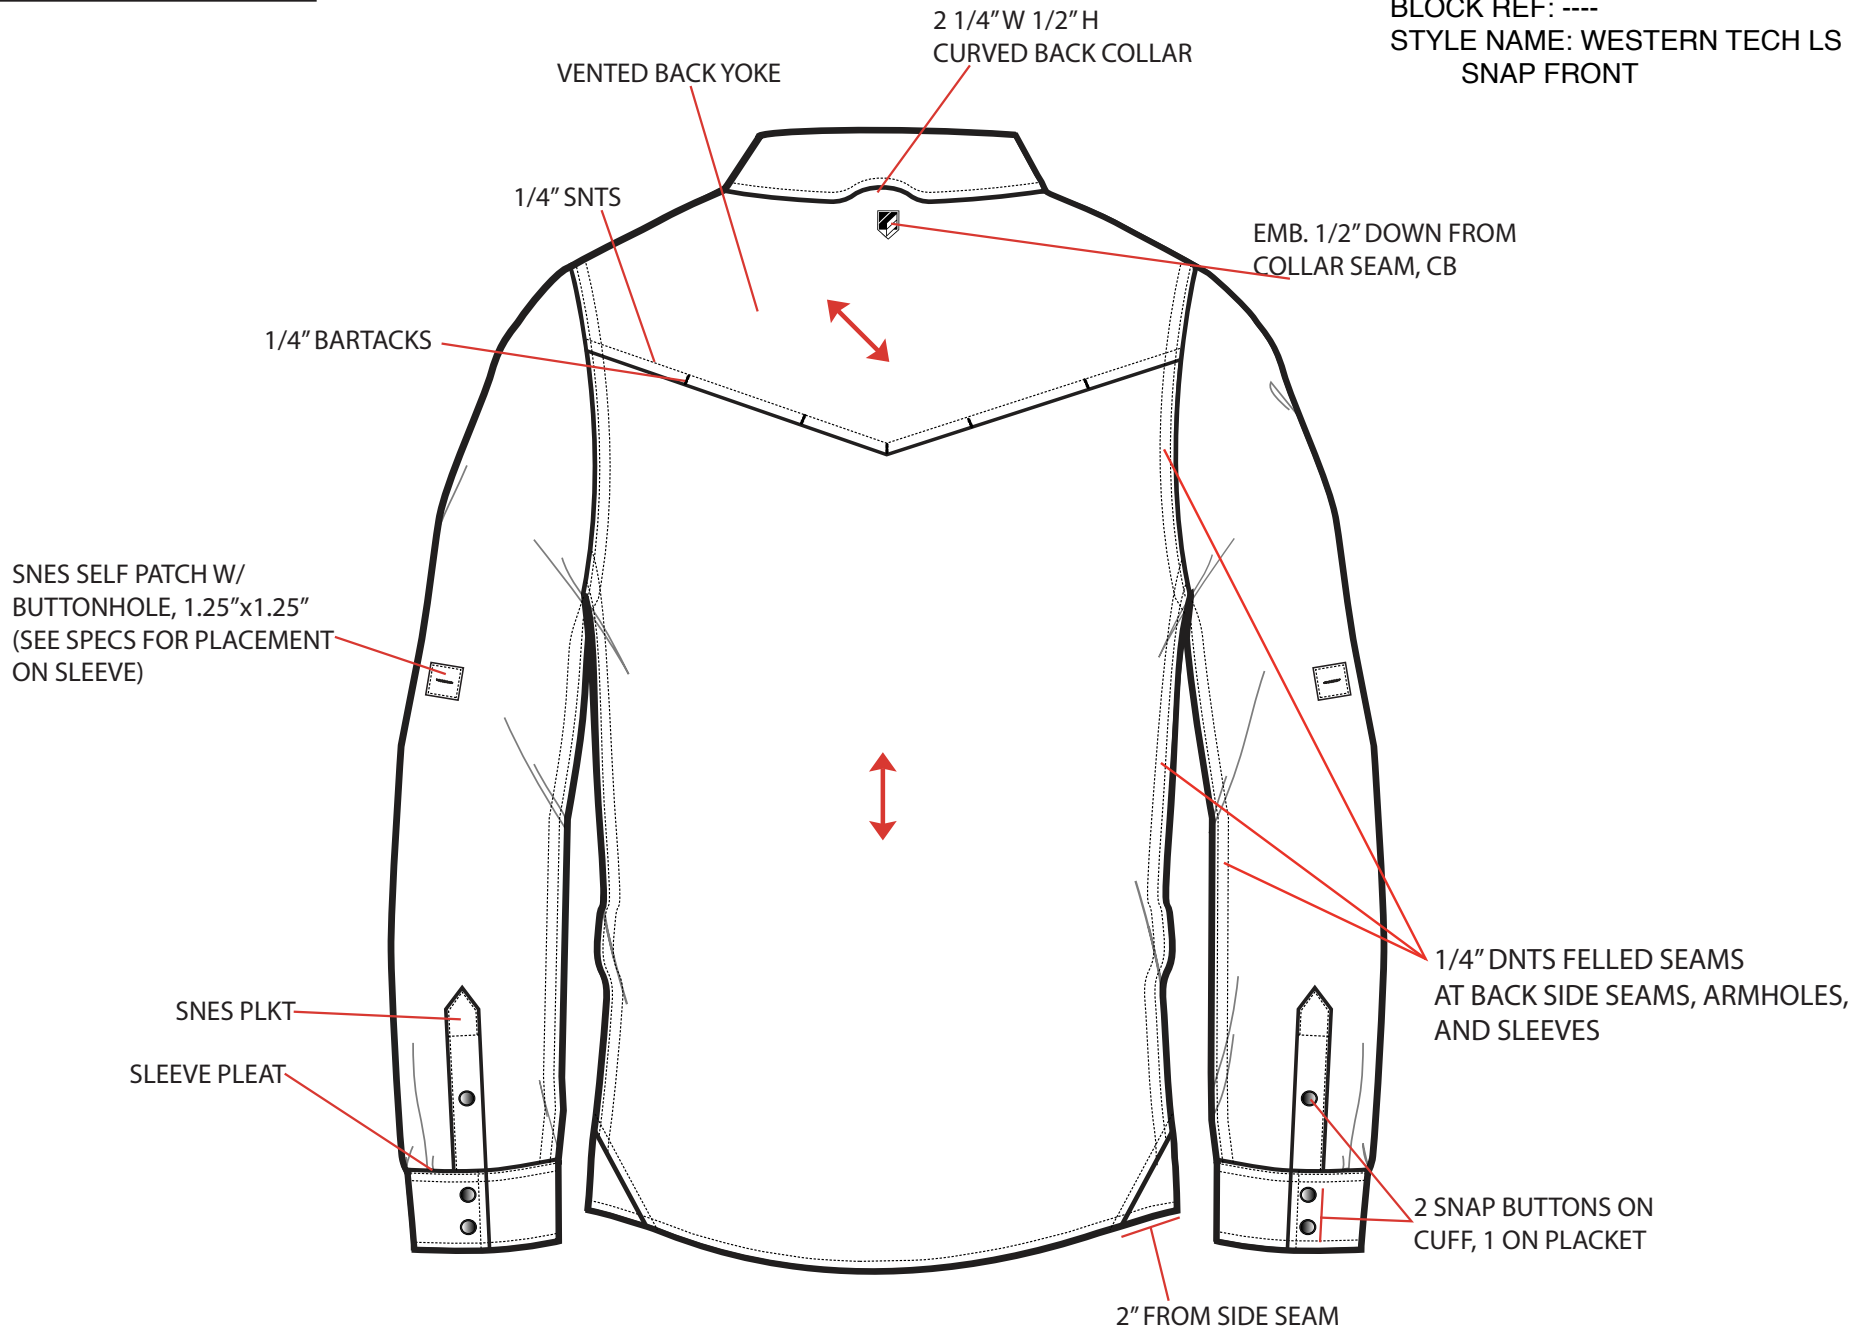

STYLE NAME: WESTERN TECH LS

SNAP FRONT

RANK·45

BACK

STYLE: RMSP22W55 ROUGHIE
BLOCK REF: ----
STYLE NAME: WESTERN TECH LS
SNAP FRONT

RANK·45

POCKET

STYLE: RMSP22W55 ROUGHIE

INSIDE BACK YOKE MESH SHOULD BE V-SHAPED,
SHORTER THAN OUTSIDE BACK YOKE

RANK·45

INSIDE SLEEVE TABS

STYLE: RMSP22W55 ROUGHIE
BLOCK REF: ----
STYLE NAME: WESTERN TECH LS
SNAP FRONT

INSIDE SEAM VIEW

*SEE SPECS FOR
DIMENSIONS*

18L BUTTON SEW
ON REVERSE SIDE

RANK·45

FABRIC HEADER

STYLE: RMSP22W55 ROUGHIE

BLOCK REF: ----

STYLE NAME: WESTERN TECH LS

SNAP FRONT

TBD