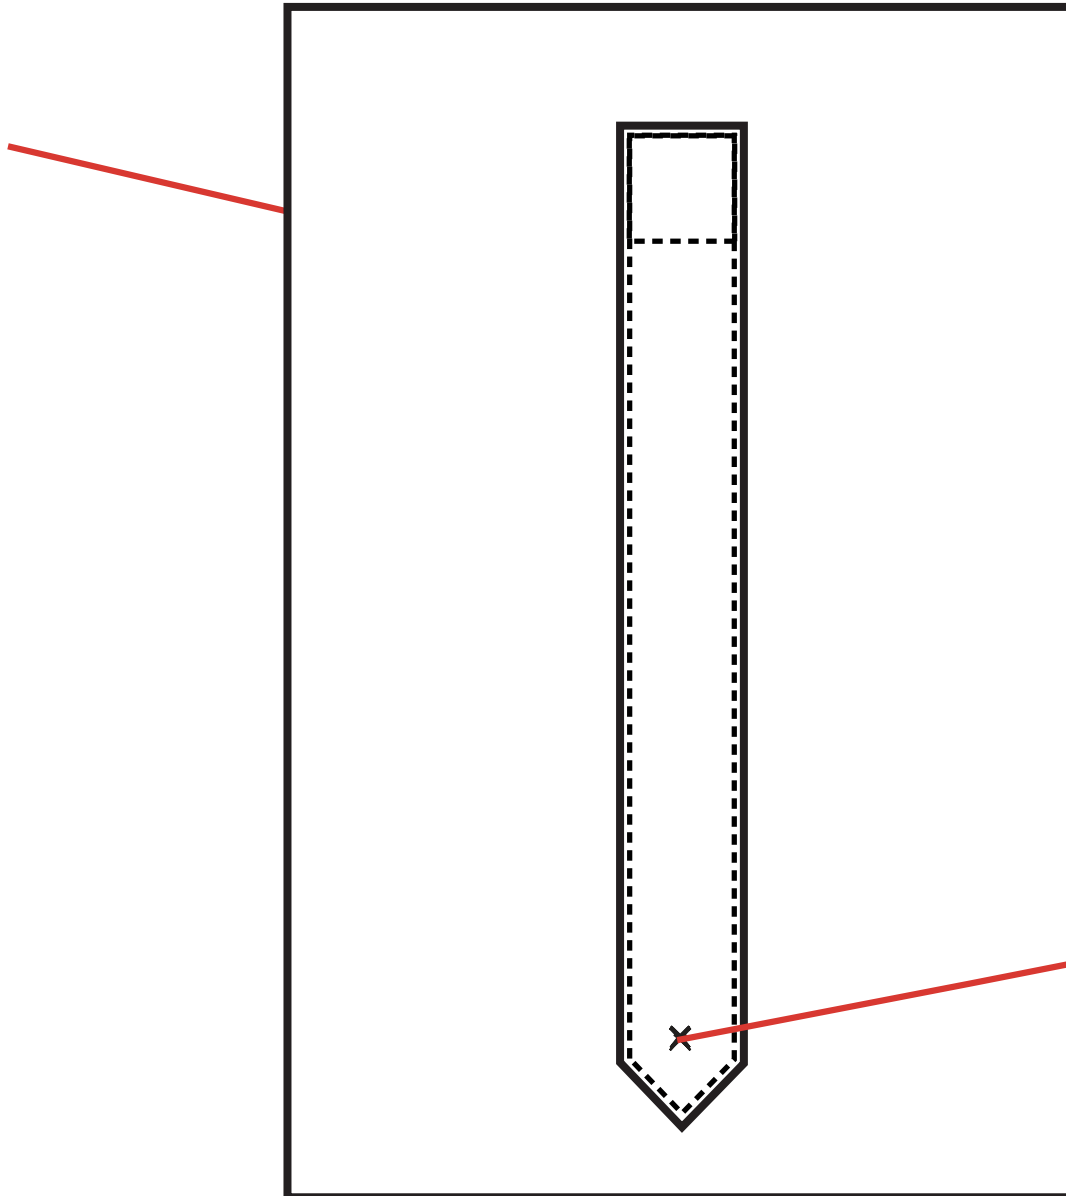

INSIDE BACK YOKE MESH SHOULD BE V-SHAPED,
SHORTER THAN OUTSIDE BACK YOKE

RANK·45

INSIDE SLEEVE TABS

STYLE: RMSP22W55 ROUGHIE
BLOCK REF: ----
STYLE NAME: WESTERN TECH LS
SNAP FRONT

INSIDE SEAM VIEW

*SEE SPECS FOR
DIMENSIONS*

18L BUTTON SEW
ON REVERSE SIDE

RANK·45

FABRIC HEADER

STYLE: RMSP22W55 ROUGHIE

BLOCK REF: ----

STYLE NAME: WESTERN TECH LS

SNAP FRONT

TBD