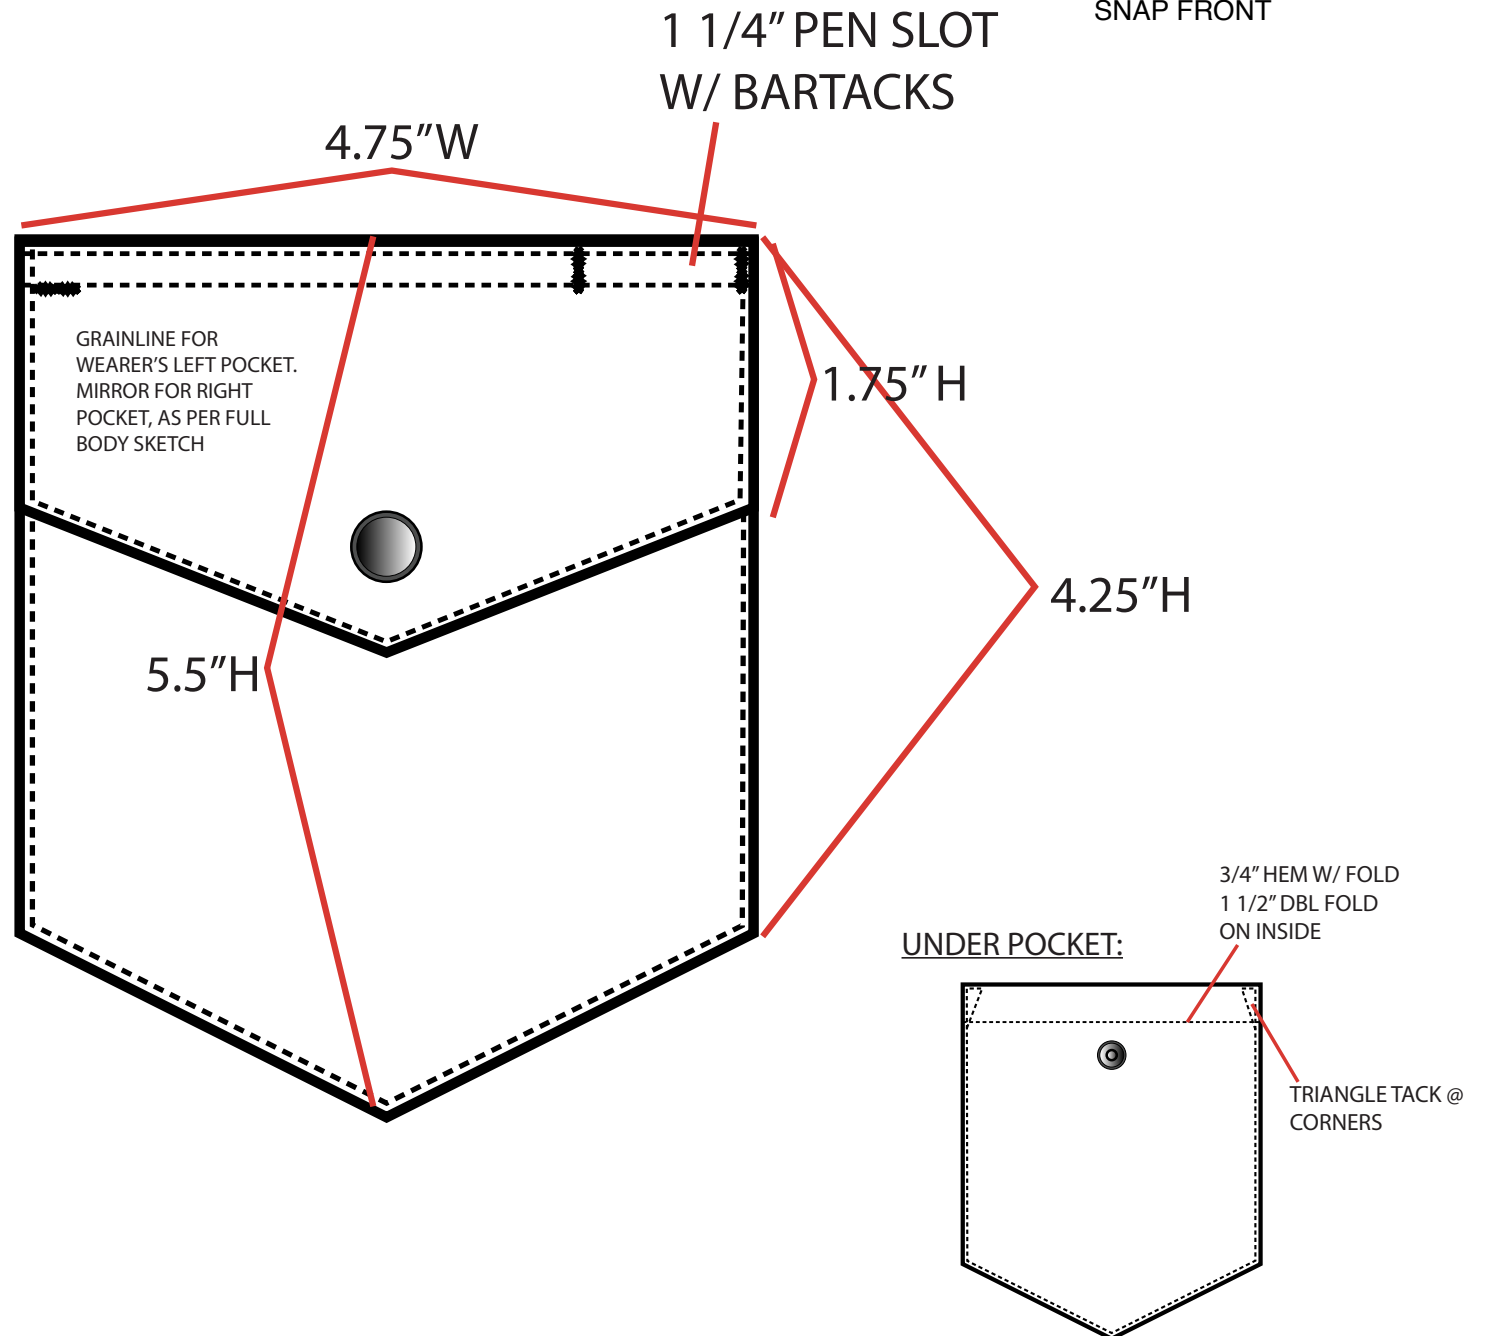

RANK·45

POCKET

STYLE: RMSP22W55 ROUGHIE

BLOCK REF: ----

STYLE NAME: WESTERN TECH LS

SNAP FRONT