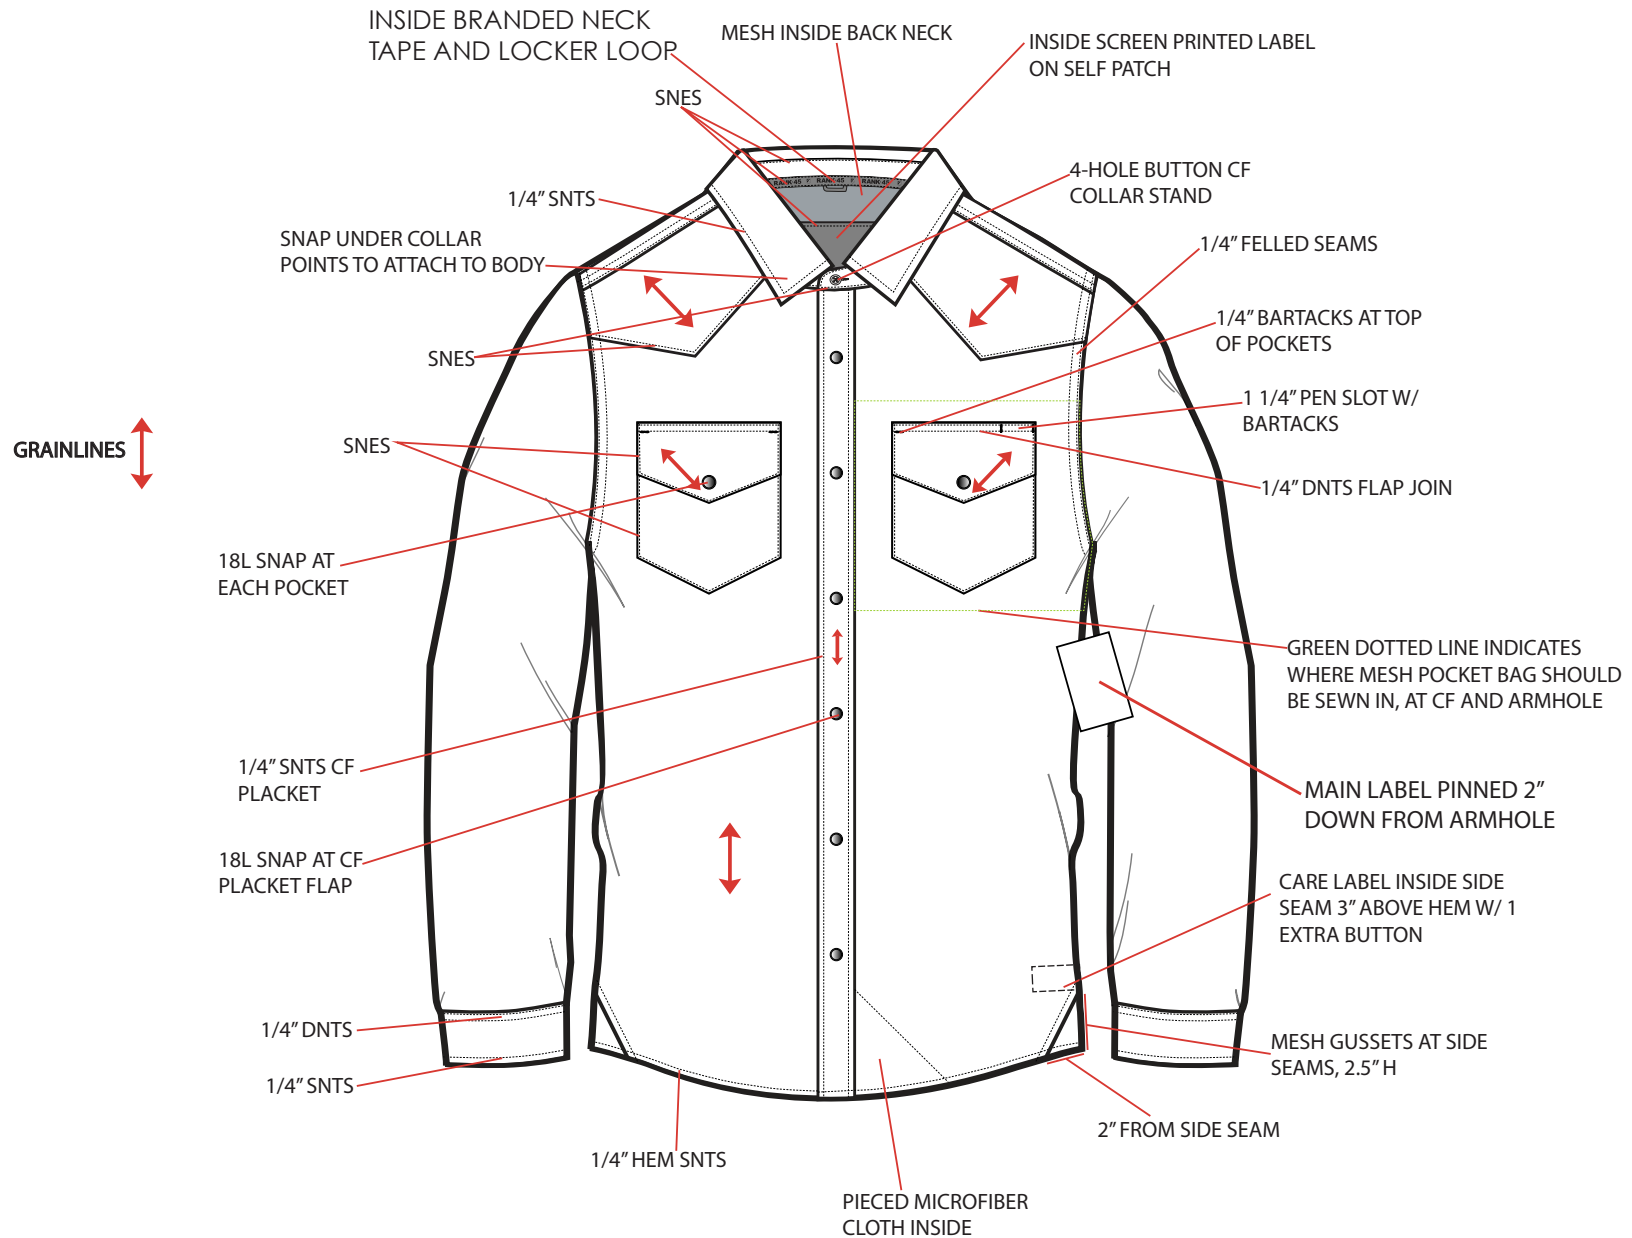

RANK·45

FRONT

STYLE: RMSP22W55 ROUGHIE

BLOCK REF: ----

STYLE NAME: WESTERN TECH LS

SNAP FRONT