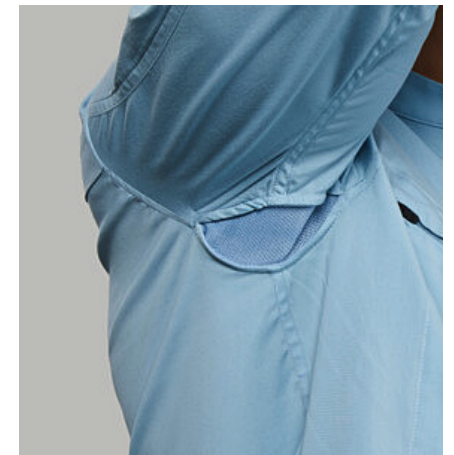

RANK·45

UNDERARM VENT

STYLE: RMSP22W55 ROUGHIE
BLOCK REF: ----
STYLE NAME: WESTERN TECH LS
SNAP FRONT

EXAMPLE: