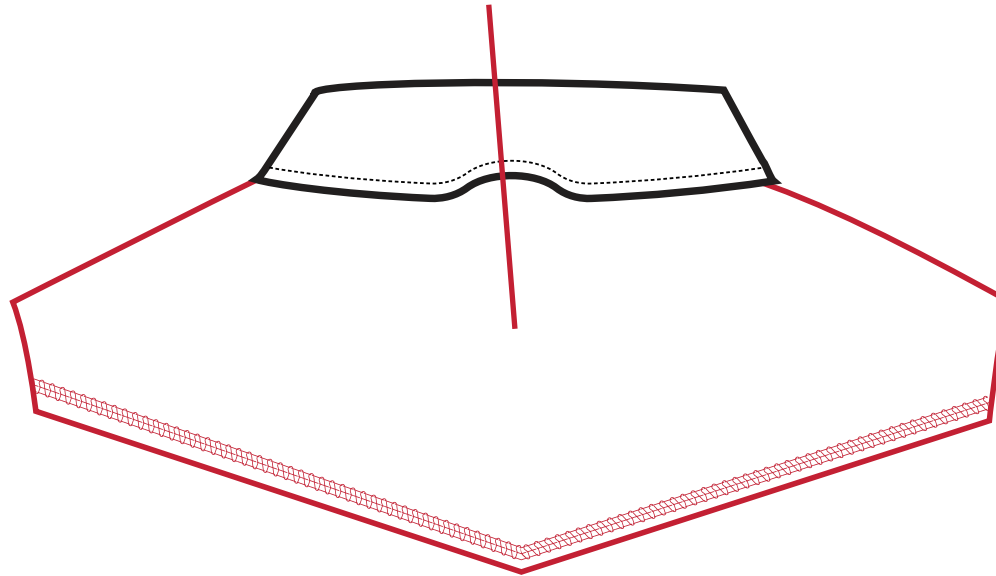

BACK EMBROIDERY

STYLE: RMSP22W55 ROUGHIE

BLOCK REF: ----

STYLE NAME: WESTERN TECH LS

SNAP FRONT

EMB. 1/2" DOWN FROM
COLLAR SEAM, CB

INSIDE BACK MESH

STYLE: RMSP22W55 ROUGHIE
BLOCK REF: ----
STYLE NAME: WESTERN TECH LS
SNAP FRONT

INSIDE BACK YOKE MESH SHOULD BE V-SHAPED,
SHORTER THAN OUTSIDE BACK YOKE

RANK·45

INSIDE SLEEVE TABS

STYLE: RMSP22W55 ROUGHIE
BLOCK REF: ----
STYLE NAME: WESTERN TECH LS
SNAP FRONT

INSIDE SEAM VIEW

*SEE SPECS FOR
DIMENSIONS*